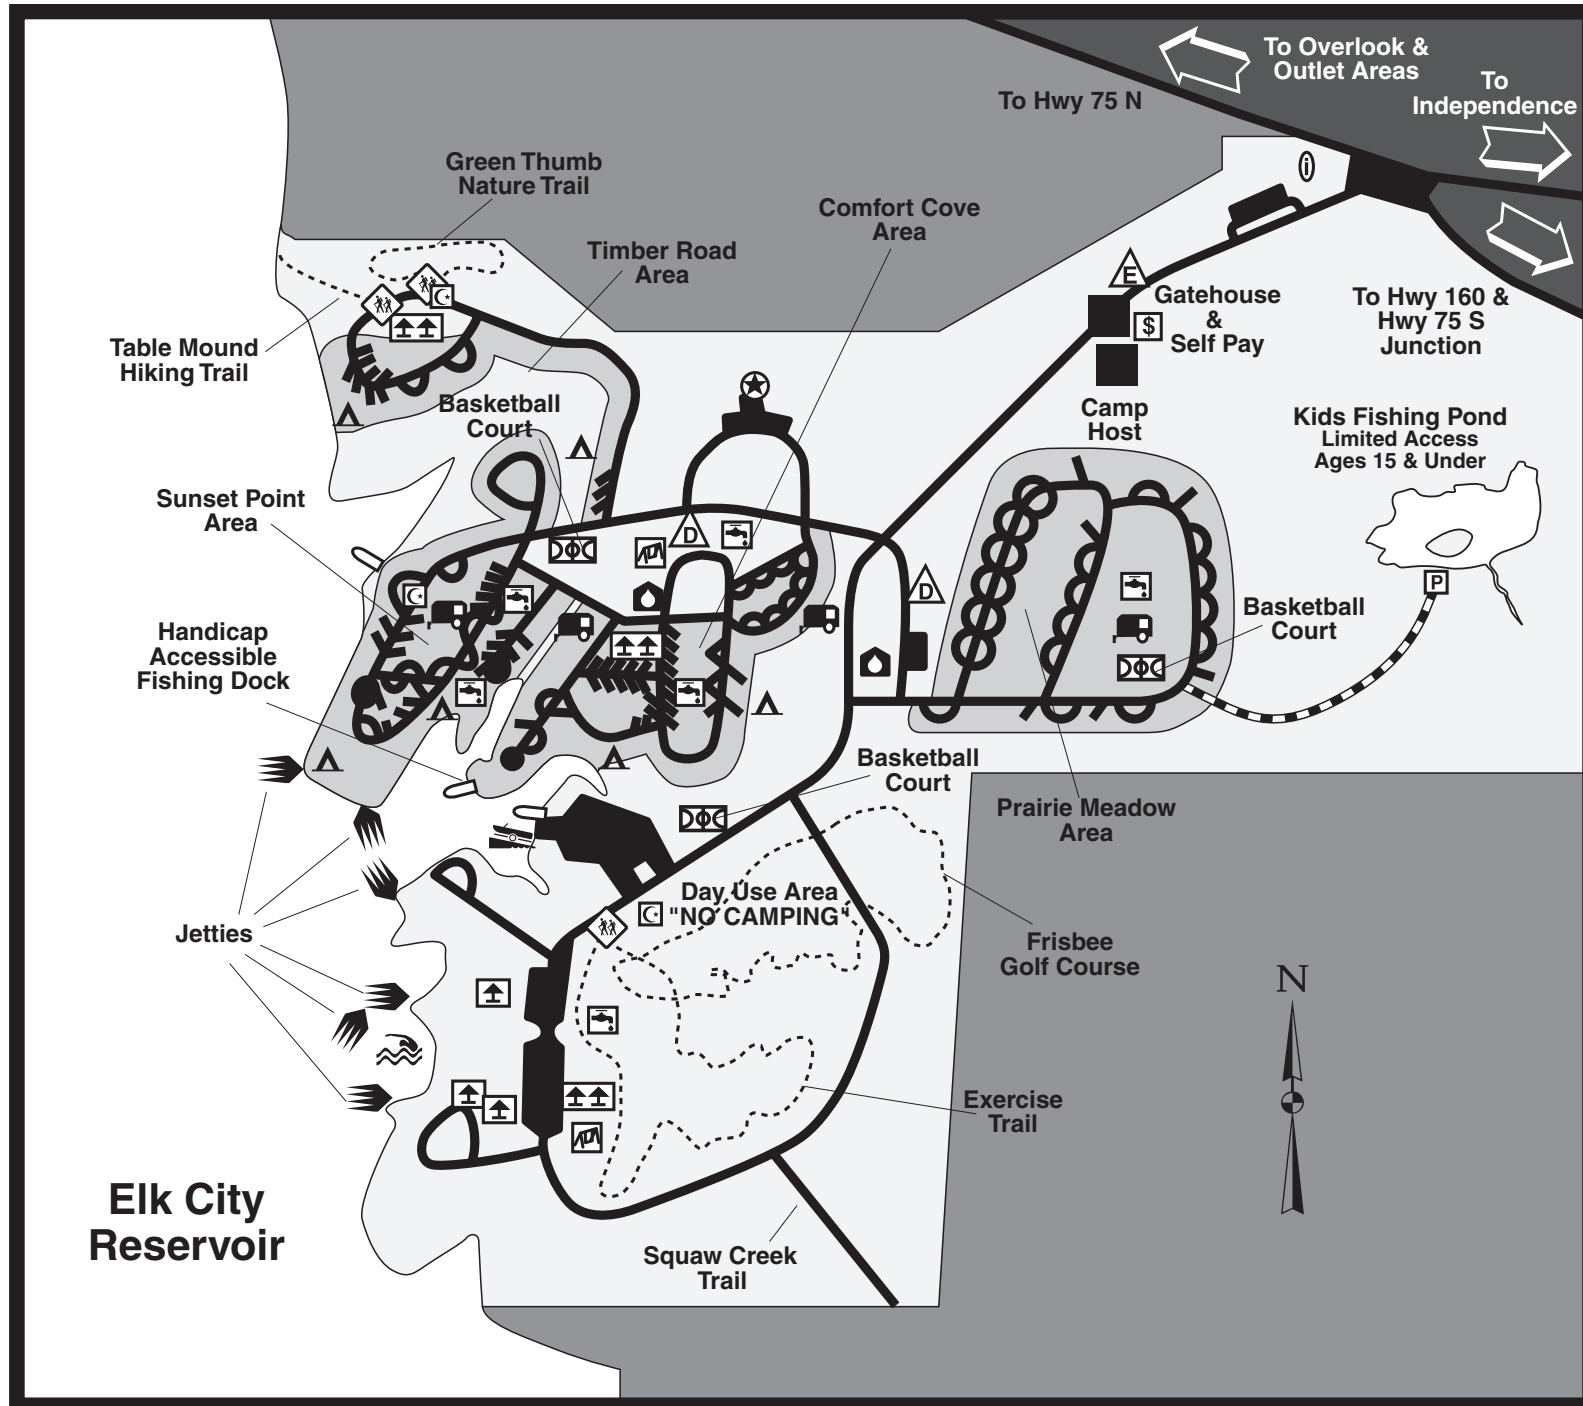

ELK CITY STATE PARK

LEGEND

Park Area		Modern Toilet	
Camping Area		Vault Toilet	
Other Public Lands		Trailer Dump Station	
Private Lands		Boat Ramps	
Paved Roads		Dock/Pier	
Gravel Roads		Swimming Area	
Park Entrance		Playground	
Park Office		Shelter	
Parking Area		Shelter Group	
Information Center		Camping Improved	
Pay Stations		Camping Primitive	
Potable Water		Trail/Trailhead Hike	
Shower/Toilet			

Prime Sites

Sunset Point	10, 36, 39, 47, 52
Comfort Cove	7, 11