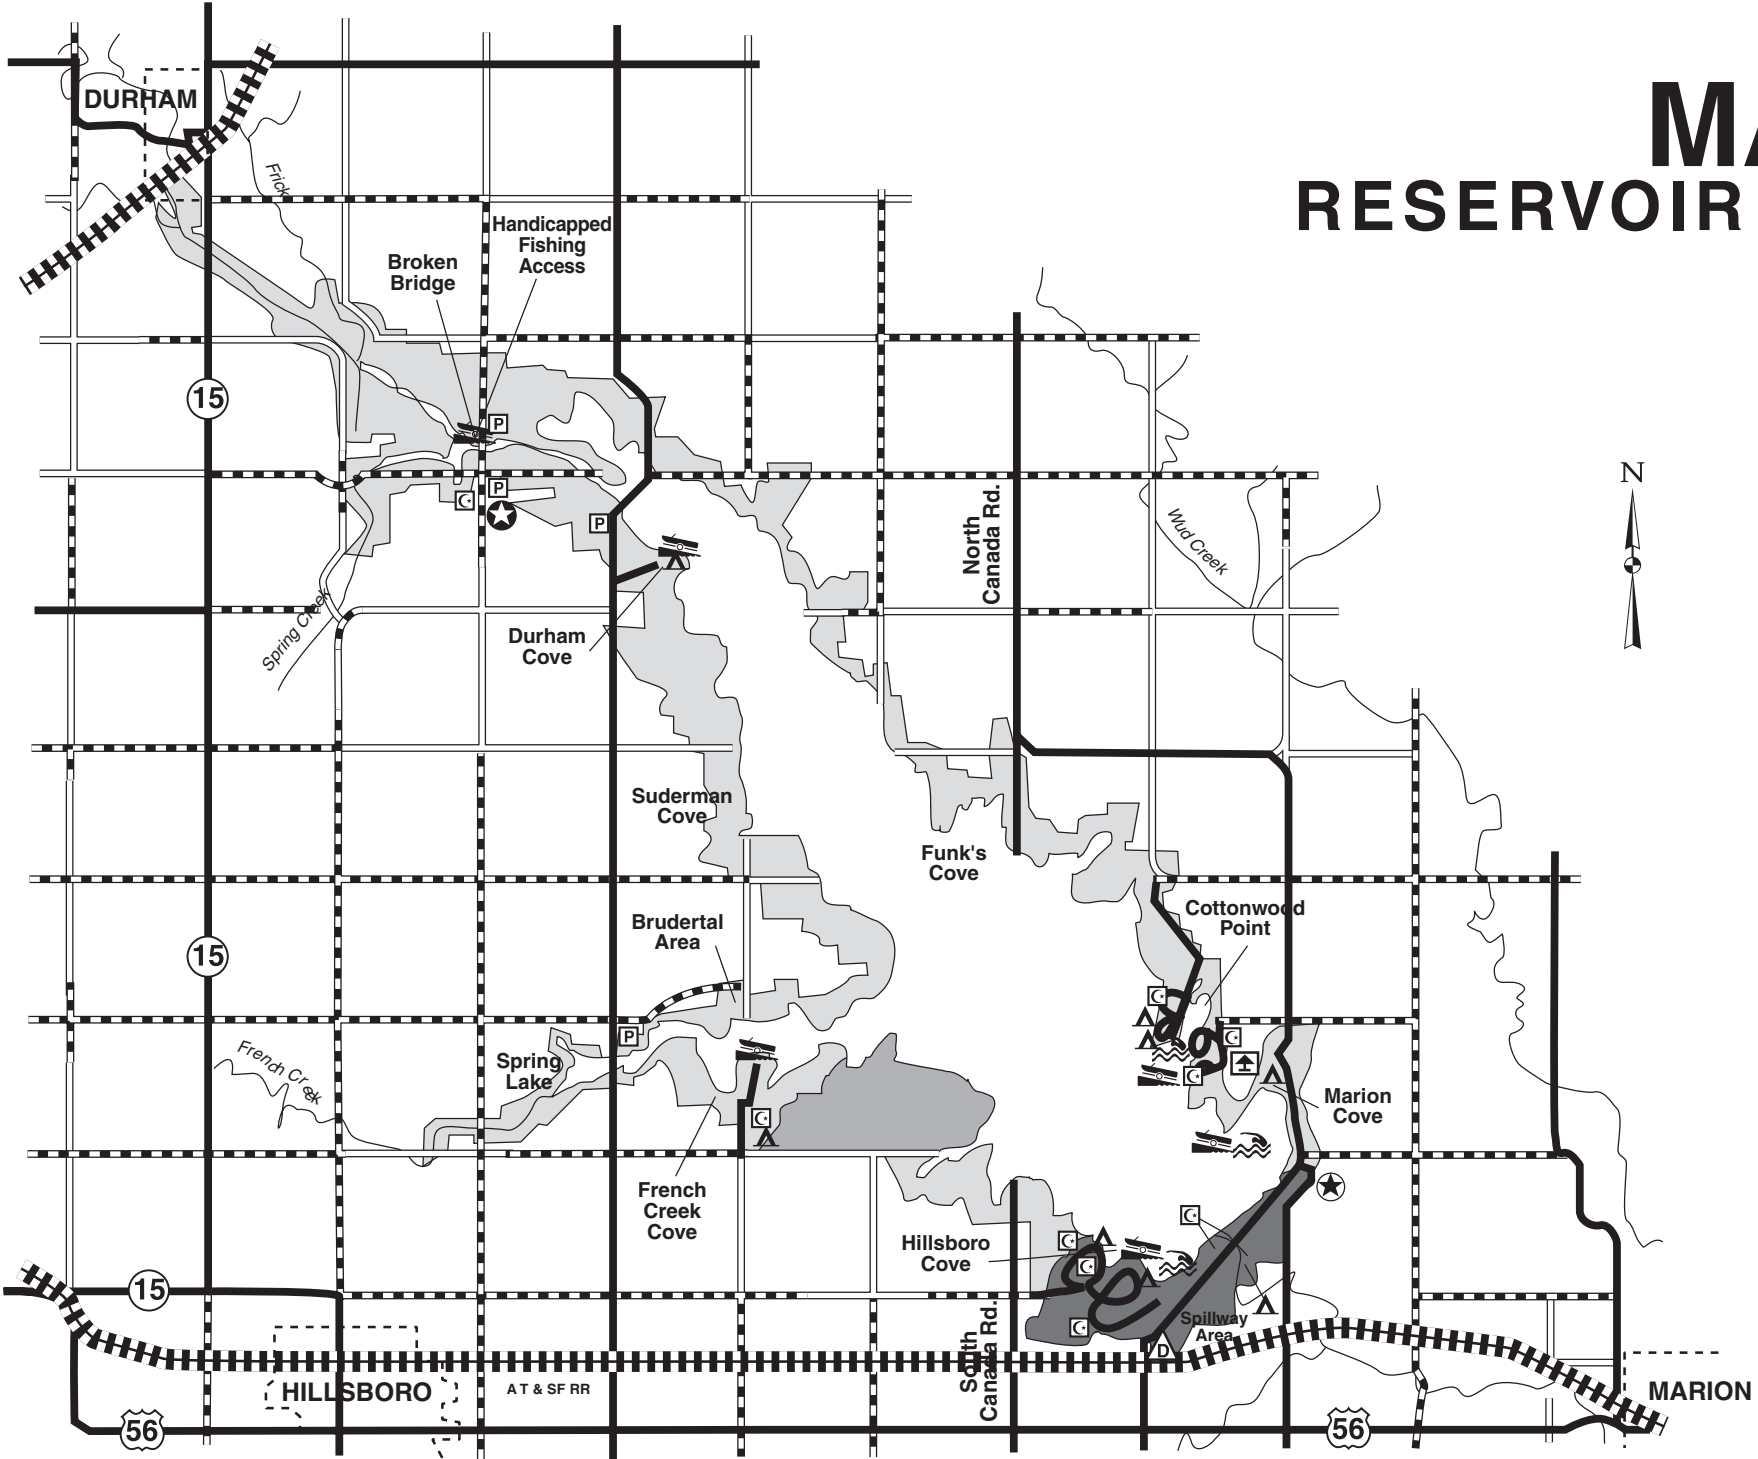

# MARION RESERVOIR & WILDLIFE AREA

LEGEND	
Office Wildlife & Parks	★
Office COE	★
Public Use Area Hunting Allowed	Light Gray Box
Corps of Engineers Area	Dark Gray Box
Refuge Area No Hunting	Medium Gray Box
Paved Road	Thick Solid Line
Gravel Road	Dashed Line
Unimproved Road	Thin Solid Line
Railroad	Line with Cross-ticks
Town or City	Dashed Line
Parking Area	P in a Square
Camping Area	A in a Triangle
Boat Ramp	Boat Ramp Icon
Swimming Area	Wavy Line Icon
Picnic Shelter	Shelter Icon
Pit Toilet	C in a Square
Trailer Dump Station	D in a Triangle